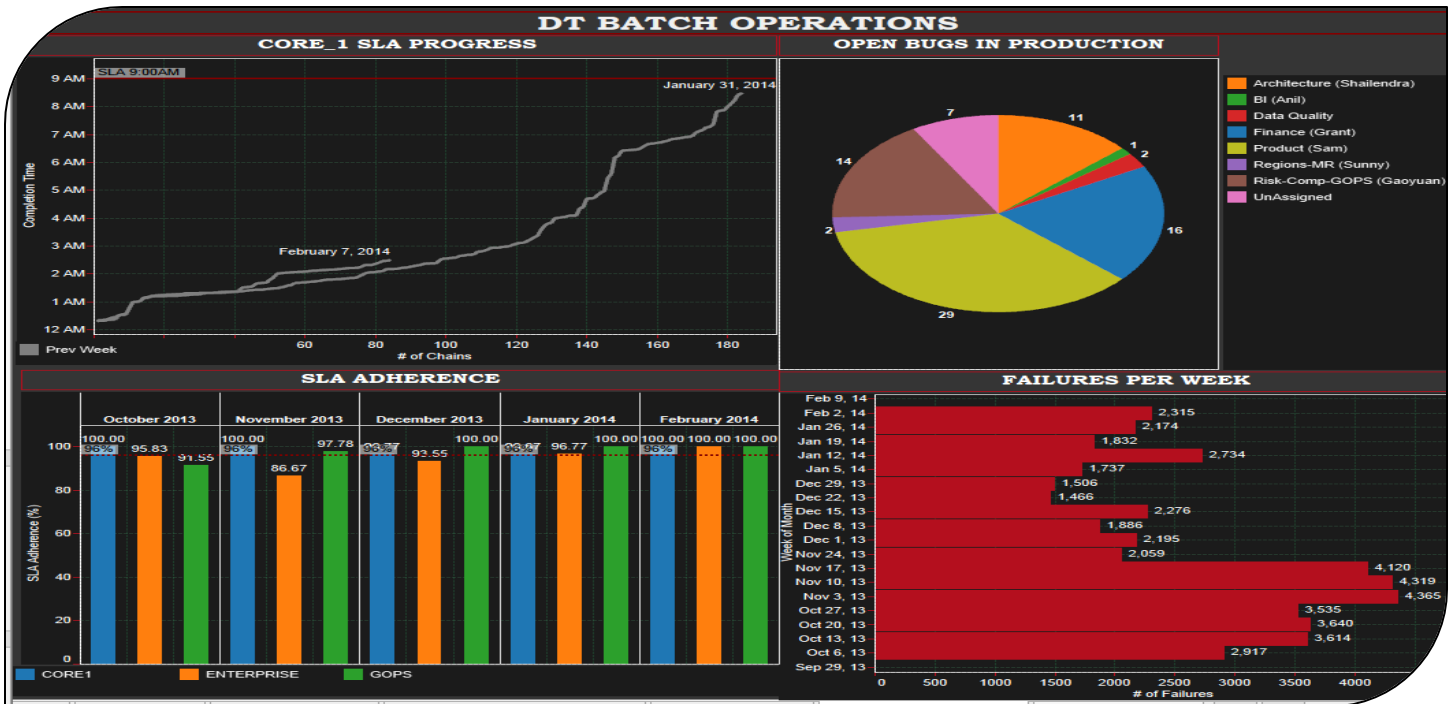

# Niche DashCards

---

Critical Visual Insights into your Organization's Health & Performance

The Niche DashCards business intelligence platform from NicheSoft features robust and innovative solutions that let users create compelling, intuitive and visually appealing dashboards and scorecards.

**A COMPREHENSIVE, FLEXIBLE PLATFORM**

Offering a wide array of cutting-edge features and capabilities, NicheSoft integrates the four critical elements for smarter decisions: data integrity, performance management, business intelligence, and advanced analytics. These important attributes are also accessible in NicheSoft dashboards and scorecards, which users can easily create and deploy.

**DATA INTEGRITY**

A comprehensive data quality management solution ensures dashboard quality while integrating external and internal information assets from more than 300 data sources. ■ Master data management creates a “golden record” that provides a set of validated, universally recognized values - derived from disparate sources housing similar information - that have been reconciled and stored in a centralized hub for use as a primary frame of reference by all users, systems, and dashboards ■ NicheSoft includes real-time extract, transform, and load (ETL) enhancements as well as full integration with real-time data adapters and Niche Data Quality Center to ensure the timeliness of dashboard content.

#### ANALYTIC DASHBOARDS

NicheSoft Visual Discovery is a state-of-the-art solution that replaces cumbersome, complex OLAP tools and data models with in-memory analytic dashboards possessing cutting-edge data visualization capabilities. Visual Discovery lets users do more than just slice and dice data. It transforms multidimensional information from any source into impressive graphic presentations such as 3D bar and pie charts, histograms, data constellations, multi-scapes, and more.