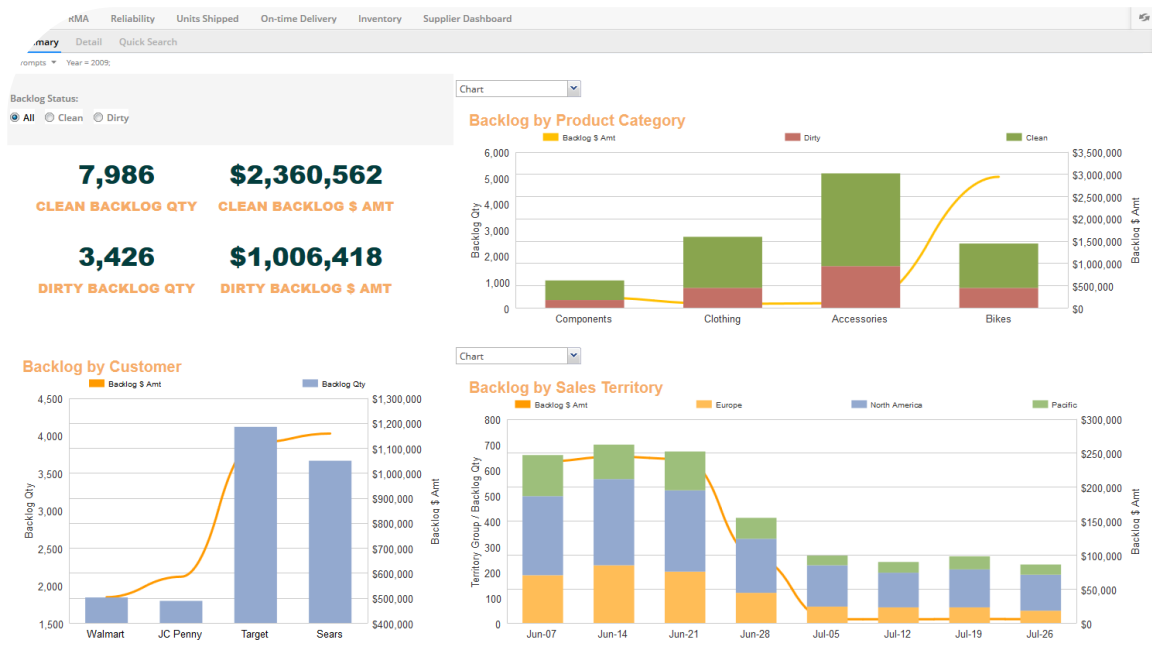

With NicheSoft DashCards, dashboards and scorecards, users can visualize data using the four critical elements for smarter decisions: data integrity, performance management, business intelligence, and advanced analytics.

STRATEGIC AND PERFORMANCE MANAGEMENT DASHBOARDS

Time is money for today's busy executives, who require the ability to make at-a-glance observations of key activities that relate directly to critical corporate strategies. NicheSoft strategic dashboards eliminate the hours spent sifting through mountains of information to uncover what's important. High-impact data visualizations and design techniques, such as icons, glyphs, Stephen Few's bullet graphs, and Edward Tuft's sparklines, clearly convey issues requiring immediate attention. So, senior management can instantly determine where to focus and how to act. NicheSoft offers maximum flexibility when it comes to information delivery. Dashboards can be deployed in any format - including inline HTML, Adobe PDF, Flash, and Excel - and can be accessed on any device - from desktops to laptops to smartphones.

ANALYTIC DASHBOARDS

NicheSoft Visual Discovery is a state-of-the-art solution that replaces cumbersome, complex OLAP tools and data models with in-memory analytic dashboards possessing cutting-edge data visualization capabilities. Visual Discovery lets users do more than just slice and dice data. It transforms multidimensional information from any source into impressive graphic presentations such as 3D bar and pie charts, histograms, data constellations, multi-scapes, and more.

CUSTOMER-FACING AND SELF-SERVICE DASHBOARDS

Making BI applications available to users outside the organization, such as customers and business partners, customer-facing and self-service dashboards promote collaboration and save companies millions of dollars in support costs. These applications also boost profitability by opening up new revenue channels through the sale of value-added information services. Organizations in every industry use NicheSoft to make vital corporate information available to tens or even hundreds of thousands of stakeholders outside the enterprise. Each day, NicheSoft helps millions of external users around the world access account statements, invoices, and other reports via a Web site or in their e-mail inbox. When powerful dashboard capabilities are used to enhance those customer-facing systems (for example, with embedded, user-friendly analytic capabilities), external users can fully leverage the power of BI without having to purchase licenses or install special software.